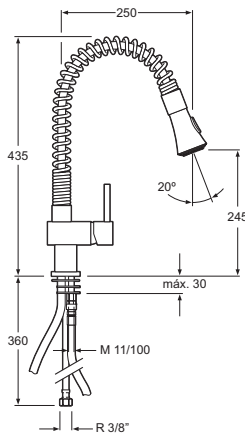

Monomando fregadero Quadmoll Cr 2812401

Single-lever kitchen sink mixer Quadmoll

Cartucho de discos cerámicos 35 mm S/L
Ceramic disc 35 mm S/L
Latiguillos 360 mm 3/8" certificados AENOR
Flexible hoses 360 mm 3/8" AENOR certificates
Caño giratorio
Swivel spout
Realce base latón
Brass embossing

Monomando fregadero Silkemoll Cr 30024600

Single-lever Silkemoll kitchen sink mixer

Cartucho de discos cerámicos 40 mm S/L
Ceramic-disc cartridge 40 mm S/L
Latiguillos 360 mm 3/8" certificados AENOR
Flexible hoses 360 mm 3/8" AENOR certificates
Caño giratorio / Swivel spout
Realce base latón / Brass embossing

Con Ecosystem With Ecosystem Cr 30024600-E

OPCIONAL

NUEVO MODELO