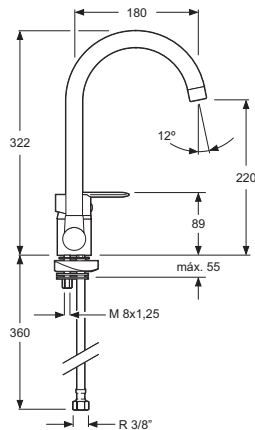

**Monomando fregadero Stella
caño abatible**
**Single lever Stella inclineable
kitchen sink mixer**

Cartucho de discos cerámicos 40 mm S/F
Ceramic-disc cartridge 40 mm S/F
Latiguillos 360 mm 3/8" certificados AENOR
Flexible hoses 360 mm 3/8" AENOR certificates
Caño tubo abatible
Inclineable spout

Cr

2711601

Con Ecosystem
With Ecosystem

Cr

2711601-E