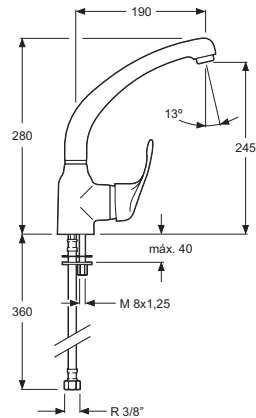

Cartucho de discos cerámicos 40 mm S/F
Ceramic-disc cartridge 40 mm S/F
Latiguillos 360 mm 3/8" certificados AENOR
Flexible hoses 360 mm 3/8" AENOR certificated
Caño giratorio
Swivel spout

Con Ecosystem With Ecosystem Cr 0212701-PNE