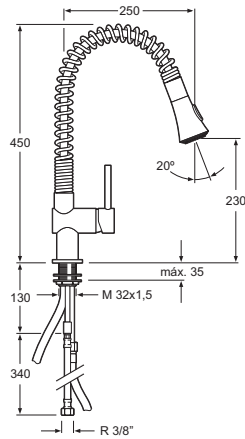

Monomando fregadero extraible Stumoll Cr 2512501

Single-lever kitchen sink mixer Studio pull out sink mixer Stumoll

Cartucho de discos cerámicos 40 mm S/L
Ceramic disc 35 mm 40 mm S/L
Latiguillos 360 mm 3/8" certificados AENOR
Flexible hoses 360 mm 3/8" AENOR certificates
Caño giratorio / Swivel spout
Realce base latón / Brass embossing