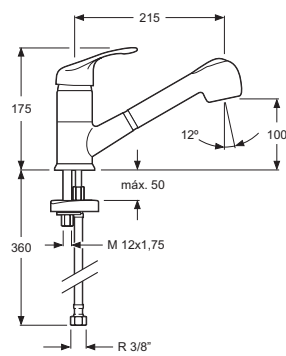

Descripción
Description

Acabados
Finishes

Referencia
Reference

Monomando fregadero Maxi extraíble alto
Single-lever Maxi high spout kitchen sink mixer with pull out shower head
Cartucho de discos cerámicos 40 mm S/F
Ceramic-disc cartridge 40 mm S/F
Latiguillos 360 mm 3/8" certificados AENOR
Flexible hoses 360 mm 3/8" AENOR certificates
Caño giratorio / *Swivel spout*
Ducha extraíble / *Pull out shower head*

Monomando fregadero Surf extraíble bajo
Single-lever Surf low spout kitchen mixer with pull out shower head

Cr

0212501

Cartucho de discos cerámicos 40 mm S/F
Ceramic-disc cartridge 40 mm S/F
Latiguillos 360 mm 3/8" certificados AENOR
Flexible hoses 360 mm 3/8" AENOR certificates
Ducha extraíble / *Pull out shower head*
Realce base latón / *Brass embossing*