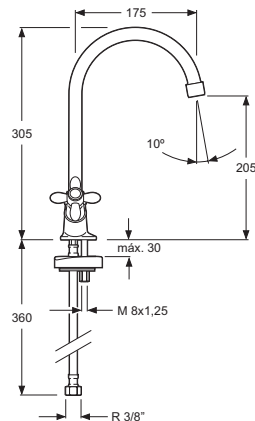

Monoblock fregadero caño tubo Góndola-Retro	Cr	1912001
Double-lever tube spout kitchen sink mixer Gondola-Retro	Ma	1912005
	Br	1912008
	Co	1912009

Montura cerámica 180°
Fast open 180° brass cartridge
Latiguillos 360 mm 3/8" certificados AENOR
Flexible hoses 360 mm 3/8" AENOR certifies