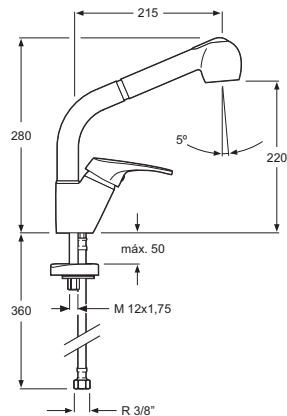

Con Ecosystem With Ecosystem Cr 3082801-E

Monomando fregadero pared caño tubo bajo Cr 3082301
Single-lever wall-mounted low tube spout kitchen sink mixer

Cartucho de discos cerámicos 40 mm S/F
Ceramic-disc cartridge 40 mm S/F
Caño giratorio
Low swivel spout

Descripción Description	Acabados Finishes	Referencia Reference
----------------------------	----------------------	-------------------------

Monomando fregadero extraible alto Single-lever high spout kitchen sink mixer with extractible shower head Cartucho de discos cerámicos 40 mm S/F Ceramic-disc cartridge 40 mm S/F Latiguillos 360 mm 3/8" certificados AENOR Flexible hoses 360 mm 3/8" AENOR certificated Caño giratorio / Swivel spout Ducha extraible / Extractible shower head	Cr	3082401
--	----	---------