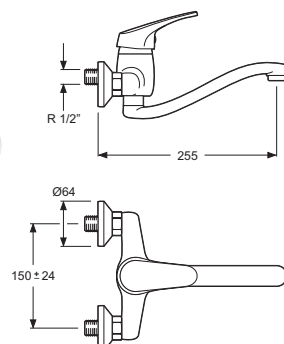

Monomando fregadero pared caño tubo bajo Cr 3082301
Single-lever wall-mounted low tube spout kitchen sink mixer

Cartucho de discos cerámicos 40 mm S/F
Ceramic-disc cartridge 40 mm S/F
Caño giratorio
Low swivel spout

Con Ecosystem With Ecosystem Cr 3082301-E