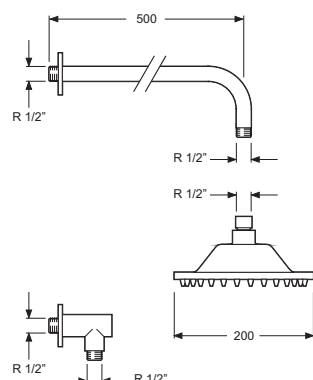

Rociador latón Wars Ø20 cm Brass shower head Ø20 cm	Cr	10912

Brazo caño tubo Rinn Tube spout shower arm	Cr	10911

Toma de agua 1/2" para flexo ducha Raccord wall 1/2" connection	Cr	10921