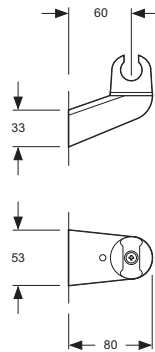

Soporte Kaso ABS orientable Adaptable wall support Kaso ABS	Cr	5551-01