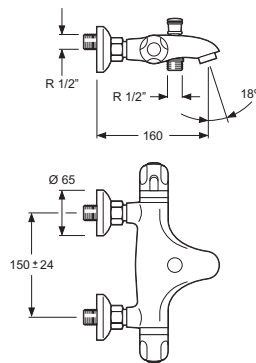

Termostática baño y ducha Thermostatic bath and shower mixer Tope seguridad 38° / Security limit 38° Filtros colectores suciedad con válvula antiretorno Dirt collecting filters with checkvalve Inversor automático compaq latón Automatic brass compaq diverter Sin equipo ducha Without shower accessories	Cr	0211201

Con equipo ducha With shower accessories	Cr	0211201-A