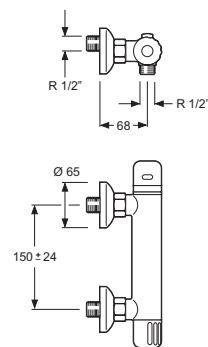

Termostática ducha Thermostatic shower mixer Tope seguridad 38° Security limit 38° Filtros colectores suciedad con válvula antiretorno Dirt collecting filters with checkvalve Sin equipo ducha Without shower accessories	Cr	0211501

Con equipo ducha With shower accessories	Cr	0211501-A