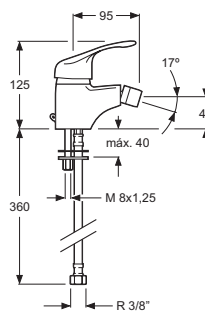

Monomando bidet
Single-lever bidet mixer
Cartucho de discos cerámicos 40 mm S/L
Ceramic-disc cartridge 40 mm S/L
Latiguillos 360 mm 3/8" certificados AENOR
Flexible hoses 360 mm 3/8" AENOR certificated
Rótula orientable
Guided ball-and- socket joint

Con Ecosystem
With Ecosystem

Cr

0210501-E