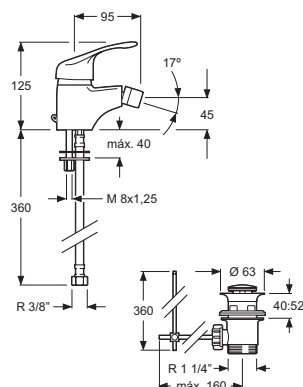

Monomando bidet con vaciador automático 1 1/4"
single-lever bidet mixer with pop-up waste 1 1/4"
Cartucho de discos cerámicos 40 mm S/L
Ceramic-disc cartridge 40 mm S/L
Latiguillos 360 mm 3/8" certificados AENOR
Flexible hoses 360 mm 3/8" AENOR certificated
Rótula orientable / *Guided ball-and- socket joint*

Con Ecosystem
With Ecosystem

Cr

0210601-E