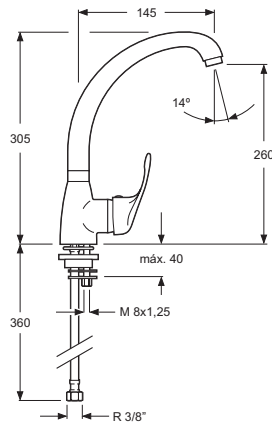

Monomando fregadero vertical de forma
Single-lever forma spout kitchen sink mixer
Cartucho de discos cerámicos 40 mm S/F
Ceramic-disc cartridge 40 mm S/F
Latiguillos 360 mm 3/8" certificados AENOR
Flexible hoses 360 mm 3/8" AENOR certificates
Caño giratorio / *High swivel spout*

Cr 0212601

Con Ecosystem
With Ecosystem

Cr 0212601-E