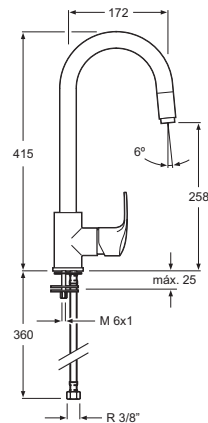

Cr

3142001

Monomando fregadero Bleed
Single-lever Bleed kitchen sink mixer
Cartucho de discos cerámicos 35 mm S/F
Ceramic-disc cartridge 35 mm S/F
Latiguillos 360 mm 3/8" certificados AENOR
Flexible hoses 360 mm 3/8" AENOR certificates
Caño giratorio
Swivel spout
Realce base latón
Brass embossing

Cr

3147001

Monomando fregadero extraible alto Design
Single-lever pull out Design high spout kitchen sink mixer
Cartucho de discos cerámicos 35 mm S/F
Ceramic-disc cartridge 35 mm S/F
Latiguillos 360 mm 3/8" certificados AENOR
Flexible hoses 360 mm 3/8" AENOR certificates
Caño giratorio
Swivel spout
Realce base latón
Brass embossing