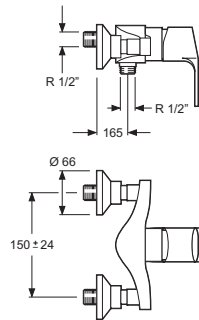

Monomando baño y ducha Single lever bath and shower mixer	Cr	3160901

Cartucho de discos cerámicos 40 mm S/L
Ceramic-disc cartridge 40 mm S/L
Inversor especial
Special diverter
Conexión para flexo 1/2"
Flexible-hose connector 1/2"
Con equipo ducha
With shower accessories

Con Ecosystem <i>With Ecosystem</i>	Cr	3160901-E