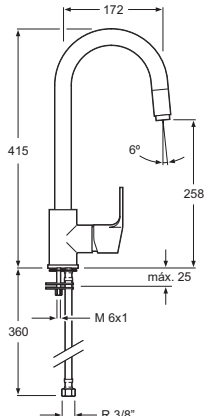

Monomando fregadero extraible alto Design
Single-lever extractible Design high spout kitchen sink mixer
Cartucho de discos cerámicos 35 mm S/F
Ceramic-disc cartridge 35 mm S/F
Latiguillos 360 mm 3/8" certificados AENOR
Flexible hoses 360 mm 3/8" AENOR certificates
Caño giratorio
Swivel spout
Realce base latón
Brass embossing