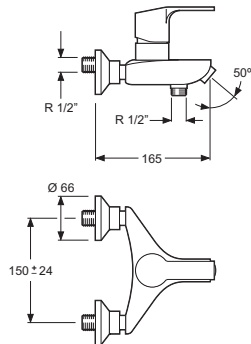

Descripción Description	Acabados Finishes	Referencia Reference