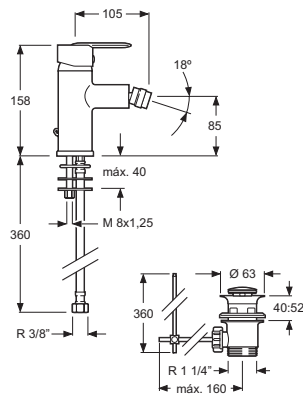

Monomando bidet con vaciador automático 1 1/4"
Single-lever bidet mixer with pop-up waste 1 1/4"

Cartucho de discos cerámicos 40 mm S/F
Ceramic-disc cartridge 40 mm S/F
Latiguillos 360 mm 3/8" certificados AENOR
Flexible hoses 360 mm 3/8" AENOR certificates
Rótula orientable / *Guided ball-and- socket joint*
Realce base latón / *Brass embossing*

Con Ecosystem
With Ecosystem