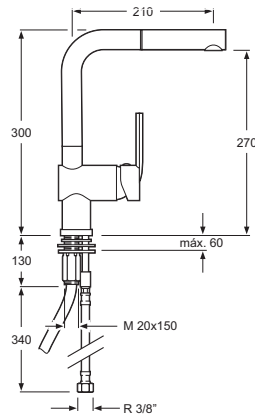

Cr

3227001

12

H22x1

Monomando fregadero
extraible alto Bleed
Single-lever Bleed kitchen sink mixer

with extractible shower head
Cartucho de discos cerámicos 35 mm S/F
Ceramic-disc cartridge 35 mm S/F
Latiguillos 360 mm 3/8" certificados AENOR
Flexible hoses 360 mm 3/8" AENOR certificates
Caño tubo giratorio 180°
Swivel spout 180°
Realce base latón
Brass embossing