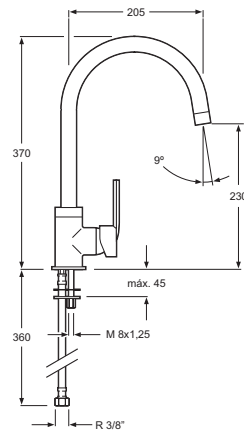

Monomando fregadero Design
Single-lever Design kitchen sink mixer

Cartucho de discos cerámicos 35 mm S/F
Ceramic-disc cartridge 35 mm S/F
Latiguillos 360 mm 3/8" certificados AENOR
Flexible hoses 360 mm 3/8" AENOR certificates
Caño giratorio
Swivel spout
Realce base latón
Brass embossing