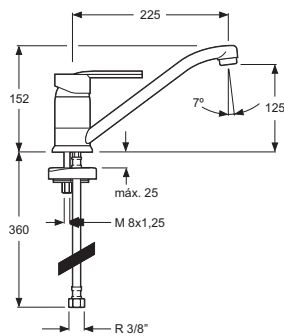

Descripción
Description

Acabados
Finishes

Referencia
Reference

Monomando fregadero caño tubo
Single-lever tube-spout
kitchen sink mixer

Cartucho de discos cerámicos 40 mm S/F
Ceramic-disc cartridge 40 mm S/F
Latiguillos 360 mm 3/8" certificados AENOR
Flexible hoses 360 mm 3/8" AENOR certificates
Caño giratorio / *Swivel spout*
Realce base latón / *Brass embossing*

Cr

3222001

Con Ecosystem
With Ecosystem

Cr

3222001-E

10

M24x1

OPCIONAL