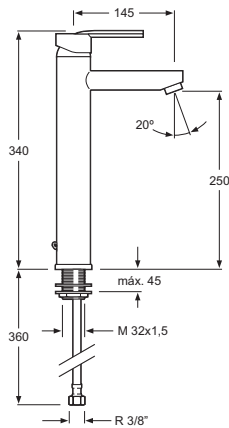

Descripción
Description

Acabados
Finishes

Referencia
Reference

Monomando lavabo alto
Single-lever tube spout
kitchen sink mixer

Cartucho de discos cerámicos 40 mm S/L
Ceramic-disc cartridge 40 mm S/L
Latiguillos 500 mm 3/8" certificados AENOR
Flexible hoses 500 mm 3/8" AENOR certificates
Realce base latón
Brass embossing

Cr

3220101-AL

Con Ecosystem
With Ecosystem

Cr

3220101-AL/E

8

M24x1

OPCIONAL