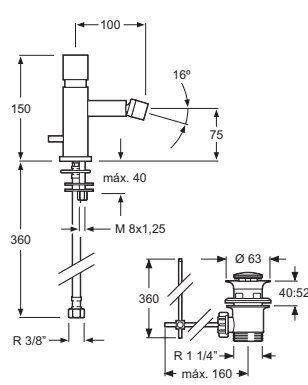

Monomando bidet con vaciador automático 1 1/4"
Single lever bidet mixer with pop-up waste 1 1/4"
Cartucho de discos cerámicos 25 mm S/F
Ceramic-disc cartridge 25 mm S/F
Latiguillos 360 mm 3/8" certificados AENOR
Flexible hoses 360 mm 3/8" AENOR certificates
Rótula orientable
Guided ball-and-socket joint
Realce base latón
Brass embossing

Cr   2810601