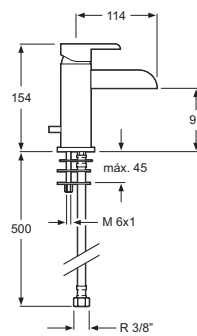

Cr 2810601

Descripción
Description

Acabados
Finishes

Referencia
Reference

Monomando lavabo alto
Single-lever tube spout
kitchen sink mixer

Cartucho de discos cerámicos 35 mm S/F
Ceramic-disc cartridge 35 mm S/F
Latiguillos 500 mm 3/8" certificados AENOR
Flexible hoses 500 mm 3/8" AENOR certificated
Realce base latón
Brass embossing

Cr

2810101-AL

Monomando lavabo alto
con vaciador automático 1 1/4"
Single-lever tube spout kitchen sink mixer
with pop-up waste 1 1/4"

Cartucho de discos cerámicos 35 mm S/F
Ceramic-disc cartridge 35 mm S/F
Latiguillos 500 mm 3/8" certificados AENOR
Flexible hoses 500 mm 3/8" AENOR certificated
Realce base latón
Brass embossing

Cr

2810201-AL

Monomando lavabo cascada
Single lever basin mixer cascade

Cartucho de discos cerámicos 35 mm S/F
Ceramic-disc cartridge 35 mm S/F
Latiguillos 500 mm 3/8" certificados AENOR
Flexible hoses 500 mm 3/8" AENOR certificated
Realce base latón
Brass embossing