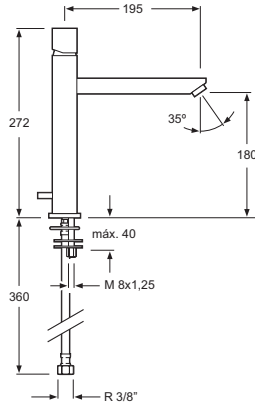

Cr 2810201

Monomando bidet
Single lever bidet mixer
Cartucho de discos cerámicos 25 mm S/F
Ceramic-disc cartridge 25 mm S/F
Latiguillos 360 mm 3/8" certificados AENOR
Flexible hoses 360 mm 3/8" AENOR certificates
Rótula orientable
Guided ball-and-socket joint
Realce base latón
Brass embossing

Cr 2810501

Monomando bidet con vaciador automático 1 1/4"
Single lever bidet mixer with pop-up waste 1 1/4"
Cartucho de discos cerámicos 25 mm S/F
Ceramic-disc cartridge 25 mm S/F
Latiguillos 360 mm 3/8" certificados AENOR
Flexible hoses 360 mm 3/8" AENOR certificates
Rótula orientable
Guided ball-and-socket joint
Realce base latón
Brass embossing

Cr 2810601

Descripción
Description

Acabados
Finishes

Referencia
Reference

Monomando lavabo alto
Single-lever tube spout
kitchen sink mixer

Cartucho de discos cerámicos 35 mm S/F
Ceramic-disc cartridge 35 mm S/F
Latiguillos 500 mm 3/8" certificados AENOR
Flexible hoses 500 mm 3/8" AENOR certificated
Realce base latón
Brass embossing