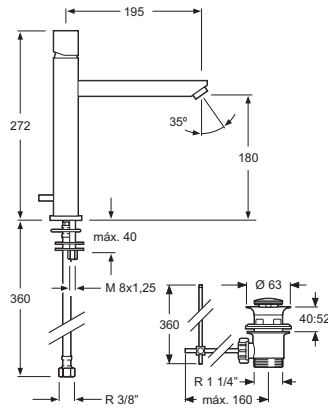

Monomando lavabo alto
con vaciador automático 1 1/4"
Single-lever tube spout kitchen sink mixer
with pop-up waste 1 1/4"

Cartucho de discos cerámicos 35 mm S/F
Ceramic-disc cartridge 35 mm S/F
Latiguillos 500 mm 3/8" certificados AENOR
Flexible hoses 500 mm 3/8" AENOR certificated
Realce base latón
Brass embossing

Cr

2810201-AL