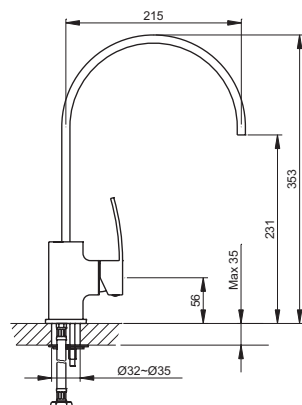

Monomando fregadero
Single lever kitchen sink mixer
Cartucho de discos cerámicos 35 mm S/L
Ceramic-disc cartridge 35 mm S/L
Latiguillos 360 mm 3/8" certificados AENOR
Flexible hoses 360 mm 3/8" AENOR certificates
Caño giratorio
Swivel spout
Realce base latón
Brass embossing

Cr 3242001