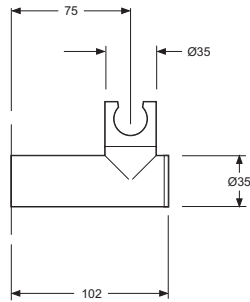

Soporte Studio ABS orientable	Cr	5551-13
<i>Orientable wall support Studio ABS</i>		

Barra Nikita adaptable Ø25	Cr	5562-34
<i>Slide bar adaptable Ø25</i>	Cr	5562-34/C (Caja-Box)