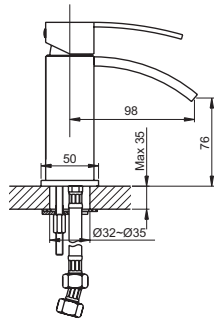

Descripción
Description

Acabados
Finishes

Referencia
Reference

Monomando lavabo
Single-lever basin mixer

Cartucho de discos cerámicos 35 mm S/L
Ceramic-disc cartridge 35 mm S/L
Latiguillos 360 mm 3/8" certificados AENOR
Flexible hoses 360 mm 3/8" AENOR certificates
Realce base latón
Brass embossing

**NUEVO
MODELO**

	Descripción Description	Acabados Finishes	Referencia Reference
 <p>Technical drawing showing a vertical shower head assembly with dimensions: 194, 109, 153, 286, Ø25-Ø28, 4-(Ø28-Ø30), 2-G1/2, 10-40, 120, 120, 140, 120. Includes a box icon with '8' and a 'Plastic' label.</p>	<p>Conjunto baño-ducha repisa con rociador zenital Vertical bath-shower with "ceiling" shower head</p>	Cr	3242801 R
<p>NUEVO MODELO</p>			
 <p>Technical drawing showing a vertical shower head assembly with dimensions: 194, 109, 153, Ø25-Ø28, 4-(Ø28-Ø30), 2-G1/2, 10-40, 120, 120, 140, 120. Includes a box icon with '8' and a 'Plastic' label.</p>	<p>Conjunto baño-ducha repisa con desviador para mango Vertical bath-shower set with shower diverter</p>	Cr	3242801
<p>NUEVO MODELO</p>			
 <p>Technical drawing showing a single-lever shower head assembly with dimensions: 199, 151, 105, 15, 120-150, 120-150, Ø37-Ø39, Ø42-Ø44, Max. 35, Ø28-Ø30. Includes a box icon with '10' and a 'Plastic' label.</p>	<p>Monomando baño-ducha repisa Single lever bath-shower set</p>	Cr	3242901 M
<p>NUEVO MODELO</p>			
 <p>Technical drawing showing a shower head, shower arm, and wall connection with dimensions: 500, R 1/2", R 1/2", R 1/2", 200.</p>	<p>Rociador latón Wars Ø20 cm Brass shower head Ø20 cm</p> <p>Brazo caño tubo Rinn Tube spout shower arm</p> <p>Toma de agua 1/2" para flexo ducha Raccord wall 1/2" connection</p>	Cr	10912 10911 10921