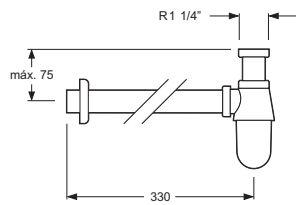

Válvula desagüe latón MIXTA 1 1/4"
accionada por pulsador
Pop up valve MIXTA 1 1/4" push system

Cr

5451-02 M

Sifón botella de 1 1/4" para lavabo y fregadero <i>P-trap bottle 1 1/4"</i> Tubo horizontal de 330 mm <i>Horizontal tube 330 mm</i>	Cr	6070