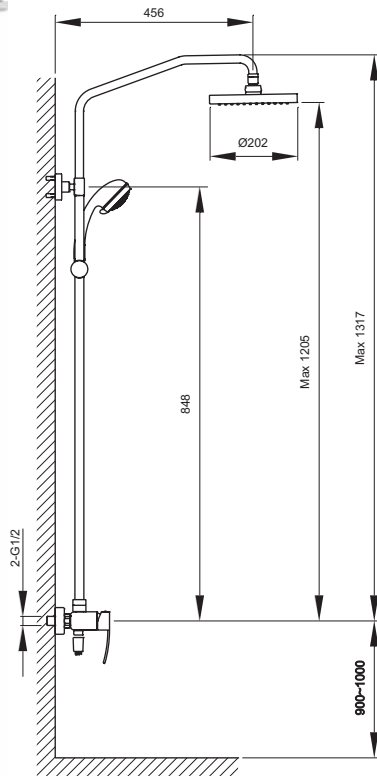

Descripción
Description

Acabados
Finishes

Referencia
Reference

Conjunto barra y ducha mural
Bar-shower mixer set

Cr

3243401

Cartucho de discos cerámicos 35 mm S/L
Ceramic-disc cartridge 35 mm S/L
Inversor automático compaq latón
Automatic brass compaq diverter
Manetas latón
Brass levers
Rociador Ø20 cm
Head shower Ø20 cm
Con equipo ducha
With shower accessories

**NUEVO
MODELO**