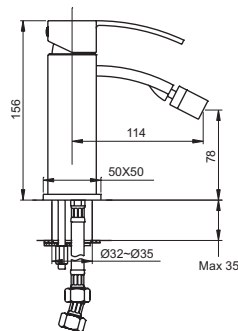

Cr 3240201

NUEVO
MODELO

Monomando bidet
Single-lever bidet mixer

Cartucho de discos cerámicos 35 mm S/L
Ceramic-disc cartridge 35 mm S/L
Latiguillos 360 mm 3/8" certificados AENOR
Flexible hoses 360 mm 3/8" AENOR certificates
Rótula orientable
Guided ball-and- socket joint
Realce base latón
Brass embossing

**NUEVO
MODELO**

	Descripción Description	Acabados Finishes	Referencia Reference
 <p>Technical drawing showing a vertical shower head assembly with dimensions: 194, 109, 153, 286, Ø25-Ø28, 4-(Ø28-Ø30), 2-G1/2, 10-40, 120, 120, 140, 120. Includes a box icon with '8' and a 'Plastic' label.</p>	<p>Conjunto baño-ducha repisa con rociador zenital Vertical bath-shower with "ceiling" shower head</p>	Cr	3242801 R
<p>NUEVO MODELO</p>			
 <p>Technical drawing showing a vertical shower head assembly with dimensions: 194, 109, 153, Ø25-Ø28, 4-(Ø28-Ø30), 2-G1/2, 10-40, 120, 120, 140, 120. Includes a box icon with '8' and a 'Plastic' label.</p>	<p>Conjunto baño-ducha repisa con desviador para mango Vertical bath-shower set with shower diverter</p>	Cr	3242801
<p>NUEVO MODELO</p>			
 <p>Technical drawing showing a single-lever shower head assembly with dimensions: 199, 151, 105, 15, 120-150, 120-150, Ø37-Ø39, Ø42-Ø44, Max. 35, Ø28-Ø30. Includes a box icon with '10' and a 'Plastic' label.</p>	<p>Monomando baño-ducha repisa Single lever bath-shower set</p>	Cr	3242901 M
<p>NUEVO MODELO</p>			
 <p>Technical drawing showing a shower head, shower arm, and wall connection with dimensions: 500, R 1/2", R 1/2", R 1/2", 200.</p>	<p>Rociador latón Wars Ø20 cm Brass shower head Ø20 cm</p> <p>Brazo caño tubo Rinn Tube spout shower arm</p> <p>Toma de agua 1/2" para flexo ducha Raccord wall 1/2" connection</p>	Cr	10912 10911 10921