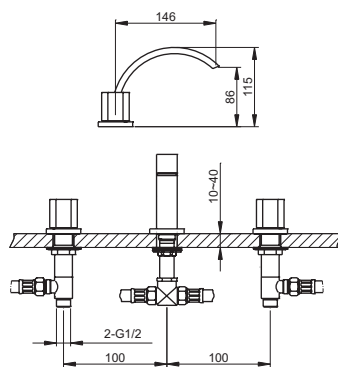

Bateria de repisa para lavabo
Double-handle washbasin mixer

Cr 3242901