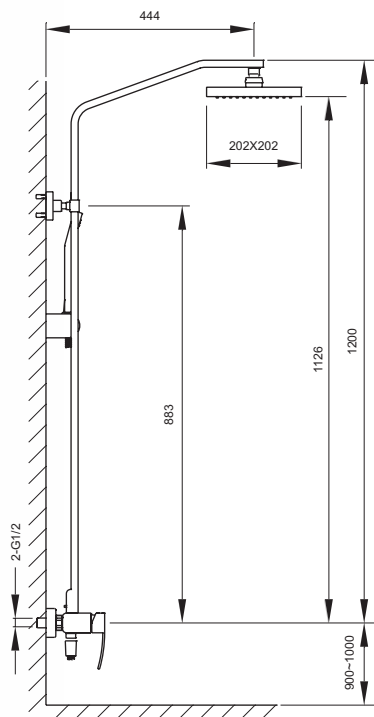

Conjunto barra y baño-ducha mural

Cr

3243401 Q

Bar-shower mixer set

Cartucho de discos cerámicos 35 mm S/L
Ceramic-disc cartridge 35 mm S/L
Inversor automático compaq latón
Automatic brass compaq diverter
Manetas latón
Brass levers
Rociador Ø20 cm
Head shower Ø20 cm
Con equipo ducha
With shower accessories

**NUEVO
MODELO**