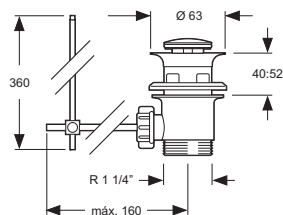

**NUEVO
MODELO**

	Descripción Description	Acabados Finishes	Referencia Reference
 <p>Technical drawing showing a vertical shower head assembly with dimensions: 194, 109, 153, 286, Ø25-Ø28, 4-(Ø28-Ø30), 2-G1/2, 10-40, 120, 120, 140, 120. Includes a box icon with '8' and a 'Plastic' label.</p>	<p>Conjunto baño-ducha repisa con rociador zenital Vertical bath-shower with "ceiling" shower head</p>	Cr	3242801 R
<p>NUEVO MODELO</p>			
 <p>Technical drawing showing a vertical shower head assembly with dimensions: 194, 109, 153, Ø25-Ø28, 4-(Ø28-Ø30), 2-G1/2, 10-40, 120, 120, 140, 120. Includes a box icon with '8' and a 'Plastic' label.</p>	<p>Conjunto baño-ducha repisa con desviador para mango Vertical bath-shower set with shower diverter</p>	Cr	3242801
<p>NUEVO MODELO</p>			
 <p>Technical drawing showing a single-lever shower head assembly with dimensions: 199, 151, 105, 15, 120-150, 120-150, Ø37-Ø39, Ø42-Ø44, Max. 35, Ø28-Ø30. Includes a box icon with '10' and a 'Plastic' label.</p>	<p>Monomando baño-ducha repisa Single lever bath-shower set</p>	Cr	3242901 M
<p>NUEVO MODELO</p>			
 <p>Technical drawing showing a shower head, shower arm, and wall connection with dimensions: 500, R 1/2", R 1/2", R 1/2", 200.</p>	<p>Rociador latón Wars Ø20 cm Brass shower head Ø20 cm</p> <p>Brazo caño tubo Rinn Tube spout shower arm</p> <p>Toma de agua 1/2" para flexo ducha Raccord wall 1/2" connection</p>	Cr	10912 10911 10921

Barra Nikita adaptable Ø25	Cr	5562-34
<i>Slide bar adaptable Ø25</i>	Cr	5562-34/C (Caja-Box)

Válvula desagüe automático latón 1 1/4" para lavabo y bidet con varilla	Cr	5451-01
<i>Pop up valve 1 1/4" for basin and bidet with pulling stick</i>		