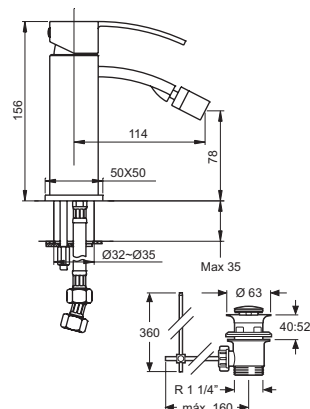

Monomando bidet con vaciador automático 1 1/4"
Single lever bidet mixer with pop-up waste 1 1/4"

Cartucho de discos cerámicos 35 mm S/L
Ceramic-disc cartridge 35 mm S/L
Latiguillos 360 mm 3/8" certificados AENOR
Flexible hoses 360 mm 3/8" AENOR certificates
Rótula orientable
Guided ball-and- socket joint
Realce base latón
Brass embossing

Cr 3240601

NUEVO
MODELO