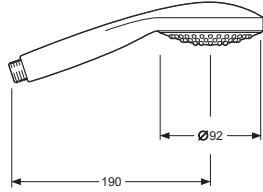

Mando de ducha Dolce	Cr	10838
<i>Dolce handshower</i>	Cr	10838/C (Caja-Box)
1 función <i>1 function</i>		
Anticalcáreo <i>Antilime</i>		
Adaptable a todo tipo de flexibles, barras y soportes <i>Adaptable to any kind of shower hose, slide bar and wall support</i>		

Soporte Studio ABS orientable	Cr	5551-13
<i>Orientable wall support Studio ABS</i>