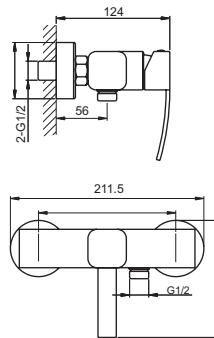

Monomando ducha
Single lever shower mixer
Cartucho de discos cerámicos 35 mm S/L
Ceramic-disc cartridge 35 mm S/L
Conexión para flexo 1/2"
Flexible-hose connector 1/2"
Con equipo ducha
With shower accessories

Cr 3241301

**NUEVO
MODELO**