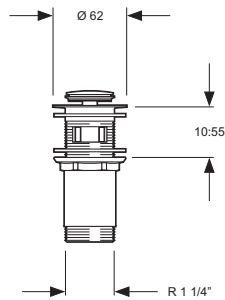

Descripción <i>Description</i>	Acabados <i>Finishes</i>	Referencia <i>Reference</i>