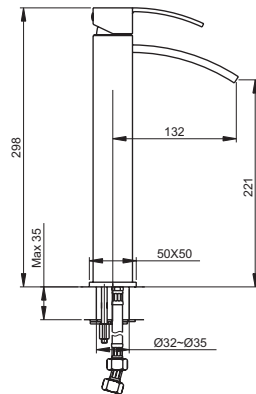

Cr 3240601

NUEVO
MODELO

Descripción
Description

Acabados
Finishes

Referencia
Reference

Monomando lavabo alto
Single-lever high basin mixer
Cartucho de discos cerámicos 35 mm S/L
Ceramic-disc cartridge 35 mm S/L
Latiguillos 500 mm 3/8" certificados AENOR
Flexible hoses 500 mm 3/8" AENOR certificates
Realce base latón
Brass embossing

**NUEVO
MODELO**

	Descripción Description	Acabados Finishes	Referencia Reference
 <p>Technical drawing showing a vertical shower head assembly with dimensions: 194, 109, 153, 286, Ø25-Ø28, 4-(Ø28-Ø30), 2-G1/2, 10-40, 120, 120, 140, 120. Includes a box icon with '8' and a 'Plastic' label.</p>	<p>Conjunto baño-ducha repisa con rociador zenital Vertical bath-shower with "ceiling" shower head</p>	Cr	3242801 R
<p>NUEVO MODELO</p>			
 <p>Technical drawing showing a vertical shower head assembly with dimensions: 194, 109, 153, Ø25-Ø28, 4-(Ø28-Ø30), 2-G1/2, 10-40, 120, 120, 140, 120. Includes a box icon with '8' and a 'Plastic' label.</p>	<p>Conjunto baño-ducha repisa con desviador para mango Vertical bath-shower set with shower diverter</p>	Cr	3242801
<p>NUEVO MODELO</p>			
 <p>Technical drawing showing a single-lever shower head assembly with dimensions: 199, 151, 105, 15, 120-150, 120-150, Ø37-Ø39, Ø42-Ø44, Max. 35, Ø28-Ø30. Includes a box icon with '10' and a 'Plastic' label.</p>	<p>Monomando baño-ducha repisa Single lever bath-shower set</p>	Cr	3242901 M
<p>NUEVO MODELO</p>			
 <p>Technical drawing showing a shower head, shower arm, and wall connection with dimensions: 500, R 1/2", R 1/2", R 1/2", 200.</p>	<p>Rociador latón Wars Ø20 cm Brass shower head Ø20 cm</p> <p>Brazo caño tubo Rinn Tube spout shower arm</p> <p>Toma de agua 1/2" para flexo ducha Raccord wall 1/2" connection</p>	Cr	10912 10911 10921