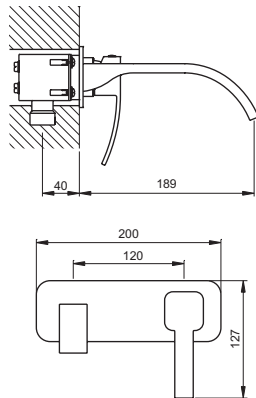

Monomando lavabo empotrado
Concealed inner wall basin mixer
Cartucho de discos cerámicos 35 mm S/L
Ceramic-disc cartridge 35 mm S/L

Cr 3242901 P