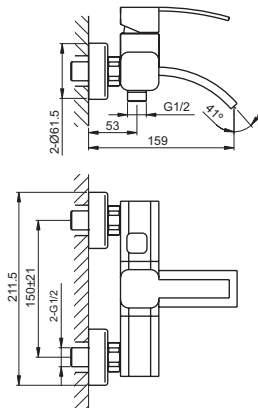

Monomando baño y ducha
Single lever bath and shower mixer
Cartucho de discos cerámicos 35 mm S/L
Ceramic-disc cartridge 35 mm S/L
Inversor automático especial
Special aerator/diverter
Conexión para flexo 1/2"
Flexible-hose connector 1/2"
Con equipo ducha
With shower accessories

Cr 3240901

**NUEVO
MODELO**