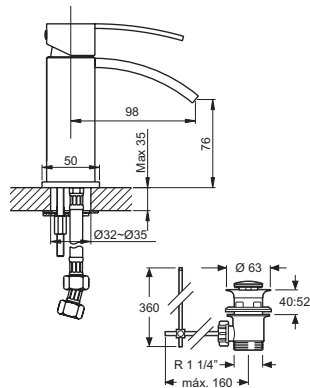

Monomando lavabo con vaciador automático 1 1/4"
Single lever basin mixer with pop-up waste 1 1/4"

Cartucho de discos cerámicos 35 mm S/L
Ceramic-disc cartridge 35 mm S/L
Latiguillos 360 mm 3/8" certificados AENOR
Flexible hoses 360 mm 3/8" AENOR certificates
Realce base latón
Brass embossing

Cr 3240201

NUEVO
MODELO