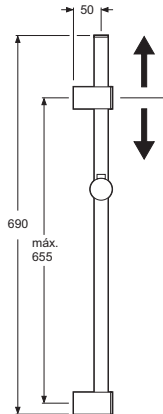

Barra Nikita adaptable Ø25	Cr	5562-34
<i>Slide bar adaptable Ø25</i>	Cr	5562-34/C (Caja-Box)

Válvula desagüe automático latón 1 1/4" para lavabo y bidet con varilla	Cr	5451-01
<i>Pop up valve 1 1/4" for basin and bidet with pulling stick</i>