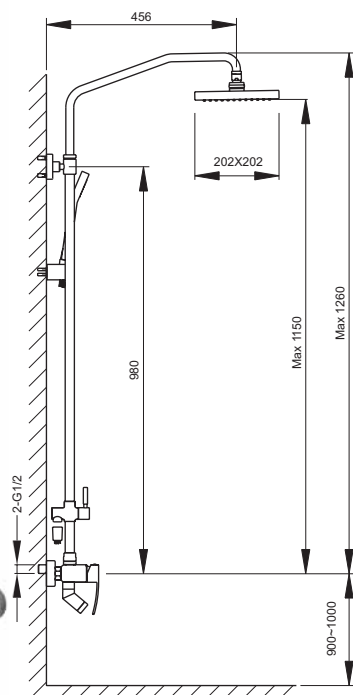

Conjunto barra y baño-ducha mural
Bar-shower mixer set
Cartucho de discos cerámicos 35 mm S/L
Ceramic-disc cartridge 35 mm S/L
Inversor automático compaq latón
Automatic brass compaq diverter
Manetas latón
Brass levers
Rociador Ø20 cm
Head shower Ø20 cm
Con equipo ducha
With shower accessories

Cr 3243401-3

**NUEVO
MODELO**